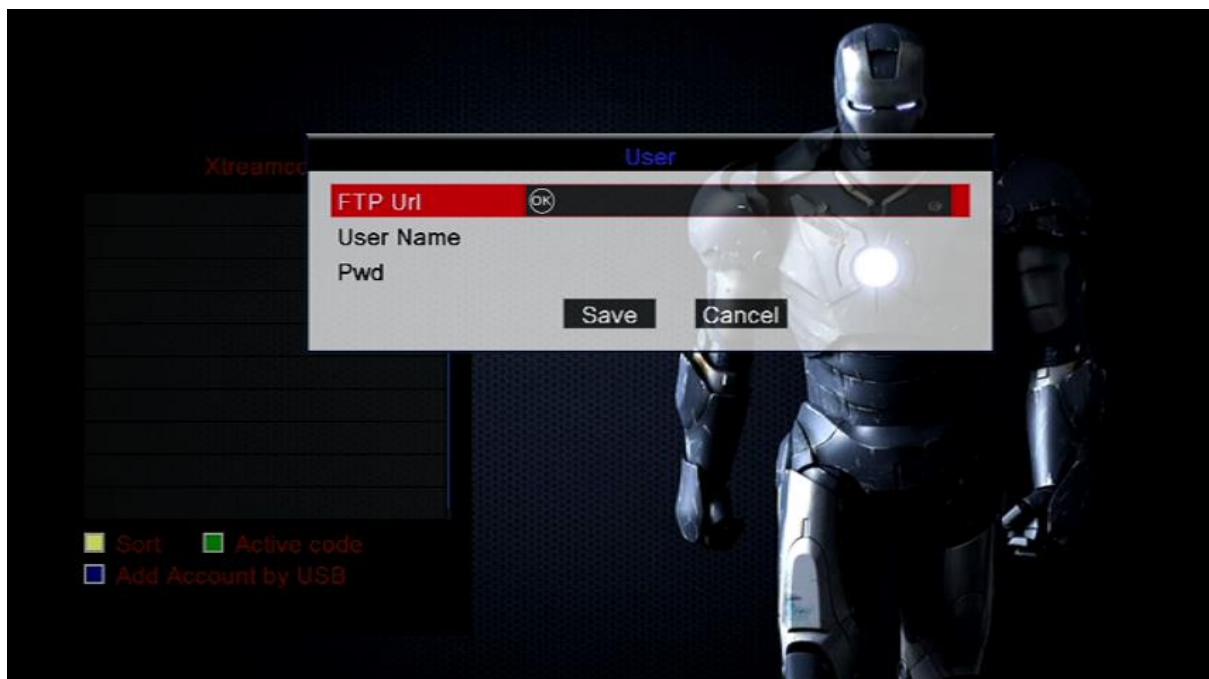

# How to put IPTV Line on OPENBOX V8-SE (PLUS)

1.

2. Enter FTP or Host, User Name and Password and Save

Please Note to access Xstream App directly just Press **Yellow** (●) button on your remote.