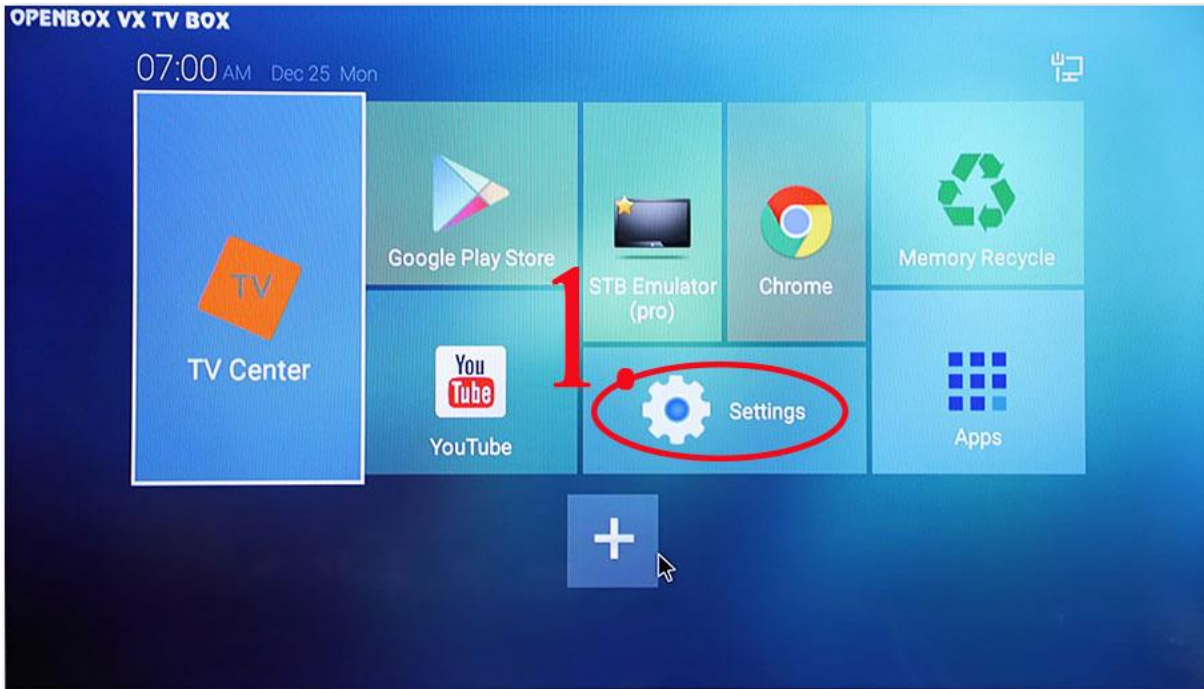

How to Adjust Time Zone OPENBOX VX

- Please go to **Settings** from **Home Screen**

- Please go to **Common** and then to **Timezone adjustment** and choose your desired time zone.